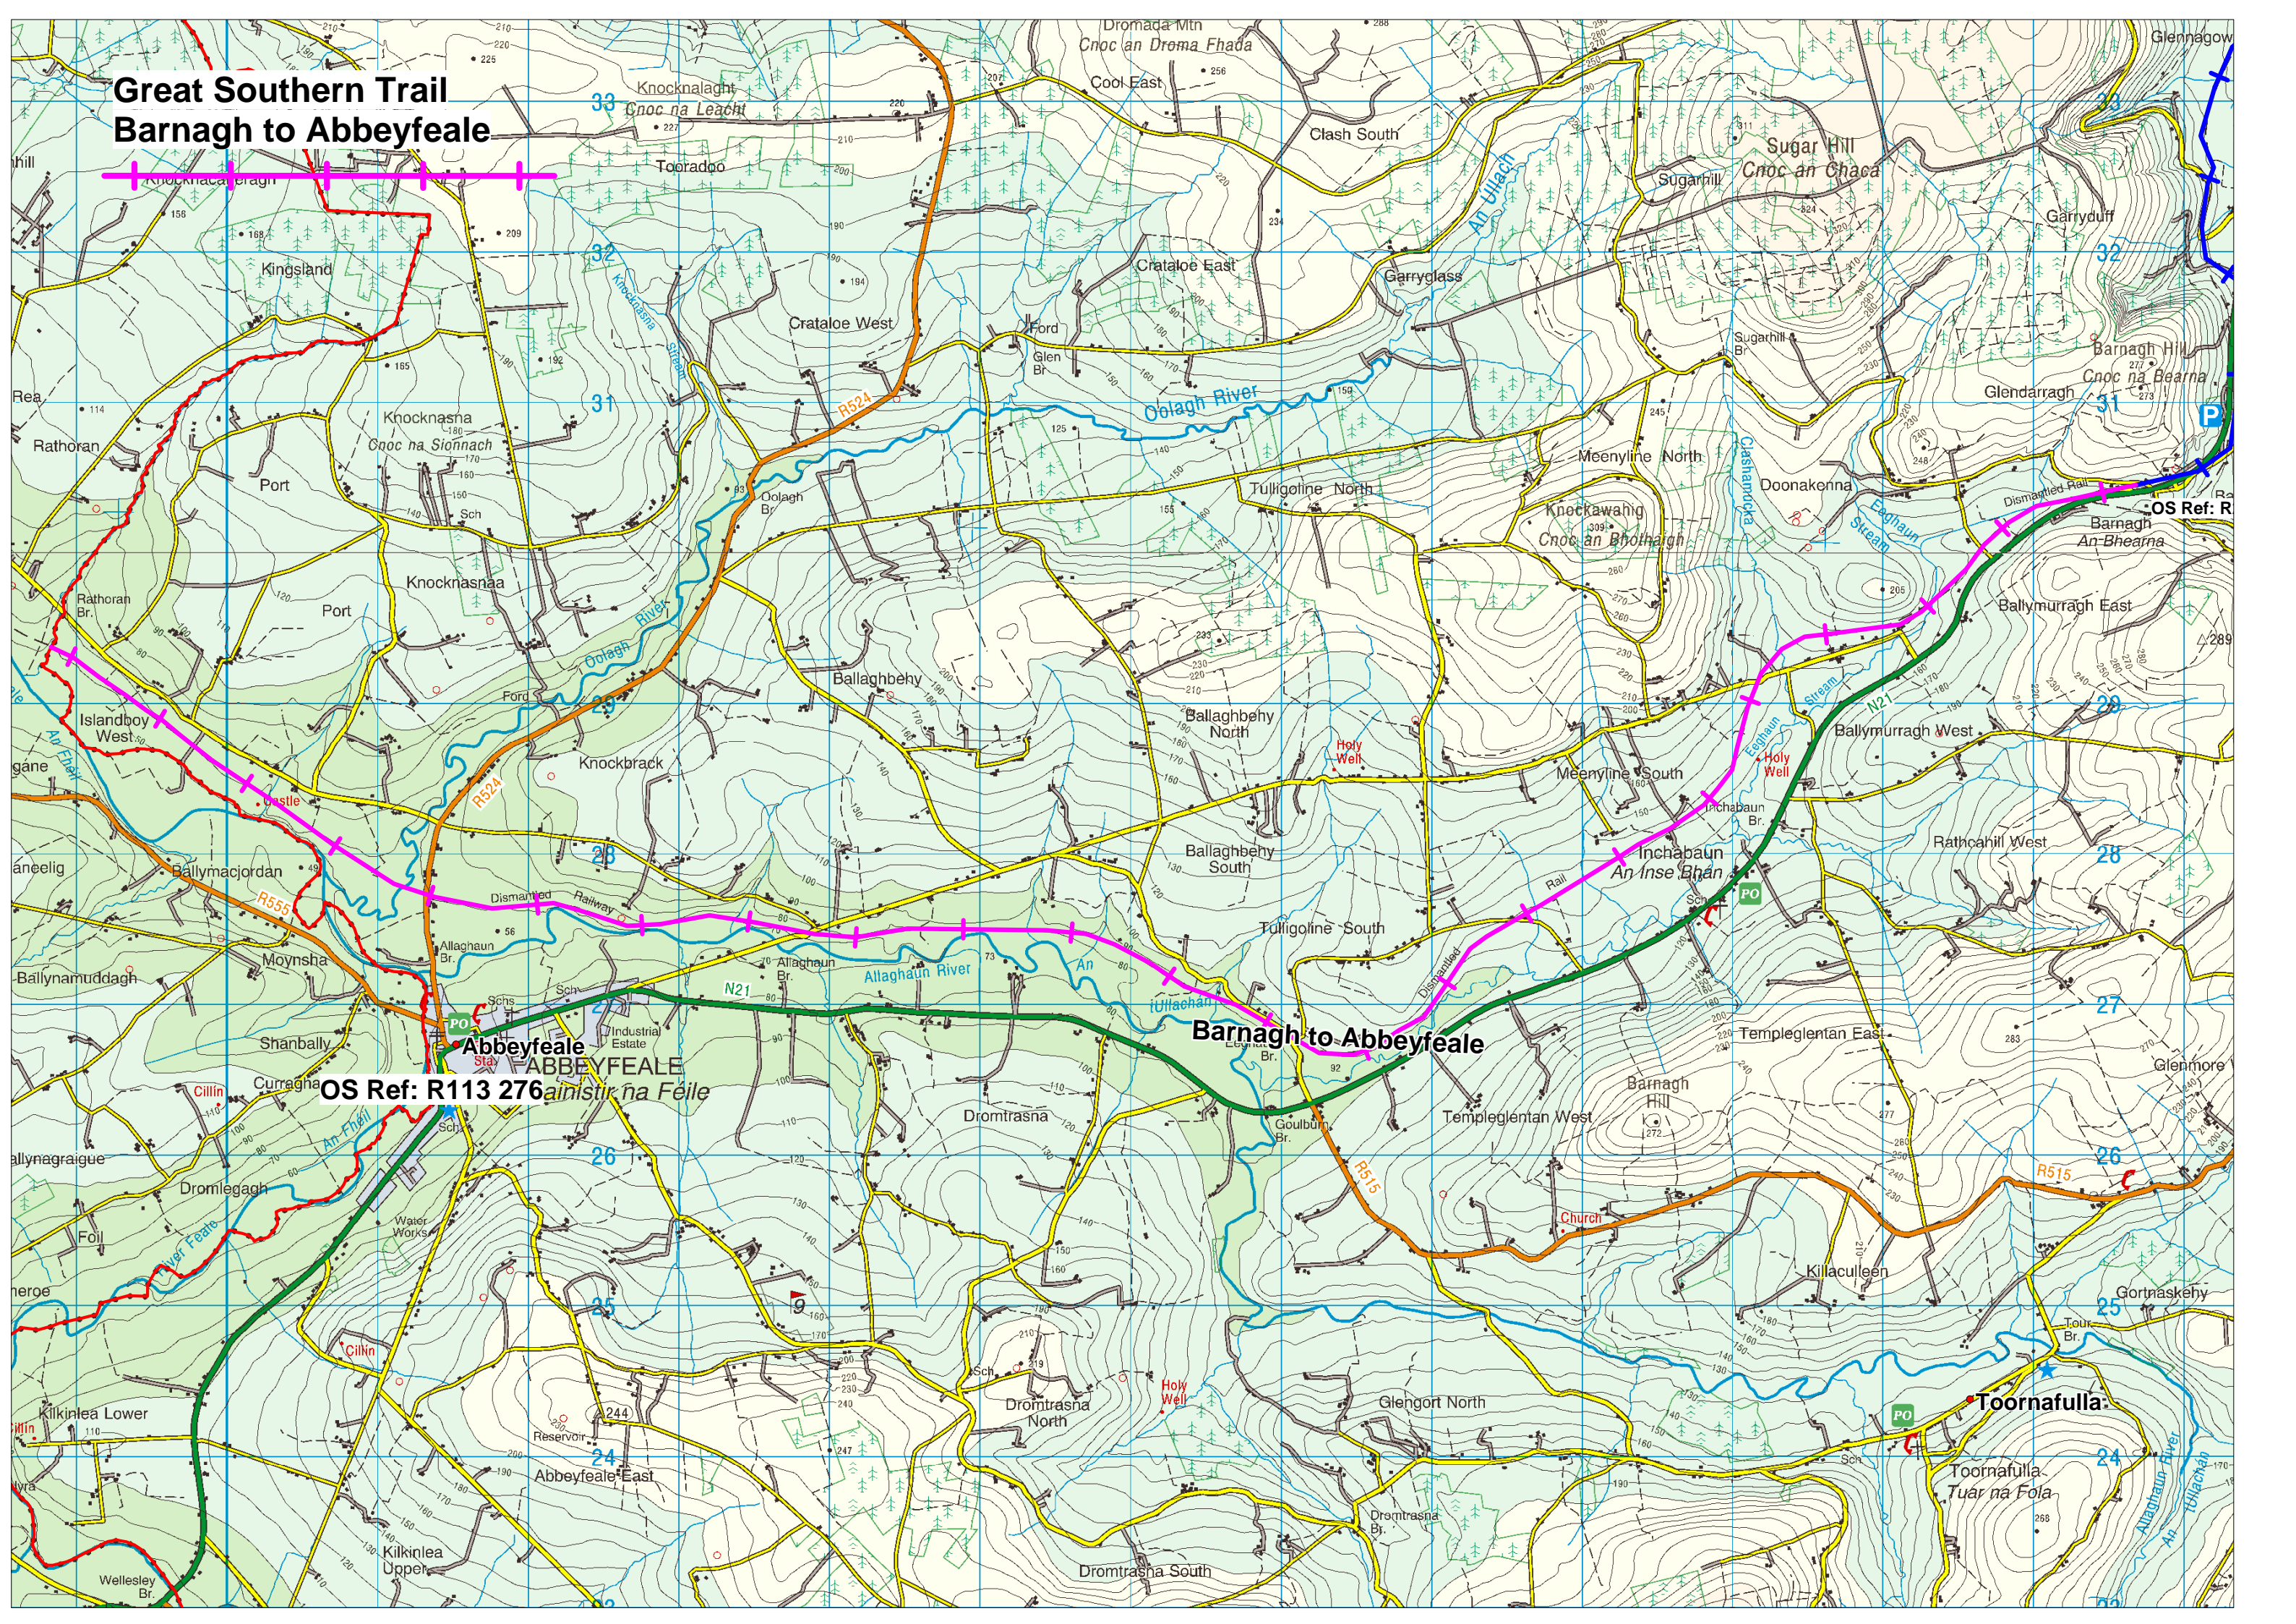

Great Southern Trail Barnagh to Abbeyfeale

OS Ref: R113 276 *ainistir na Feile*

Barnagh to Abbeyfeale

Toornafulla