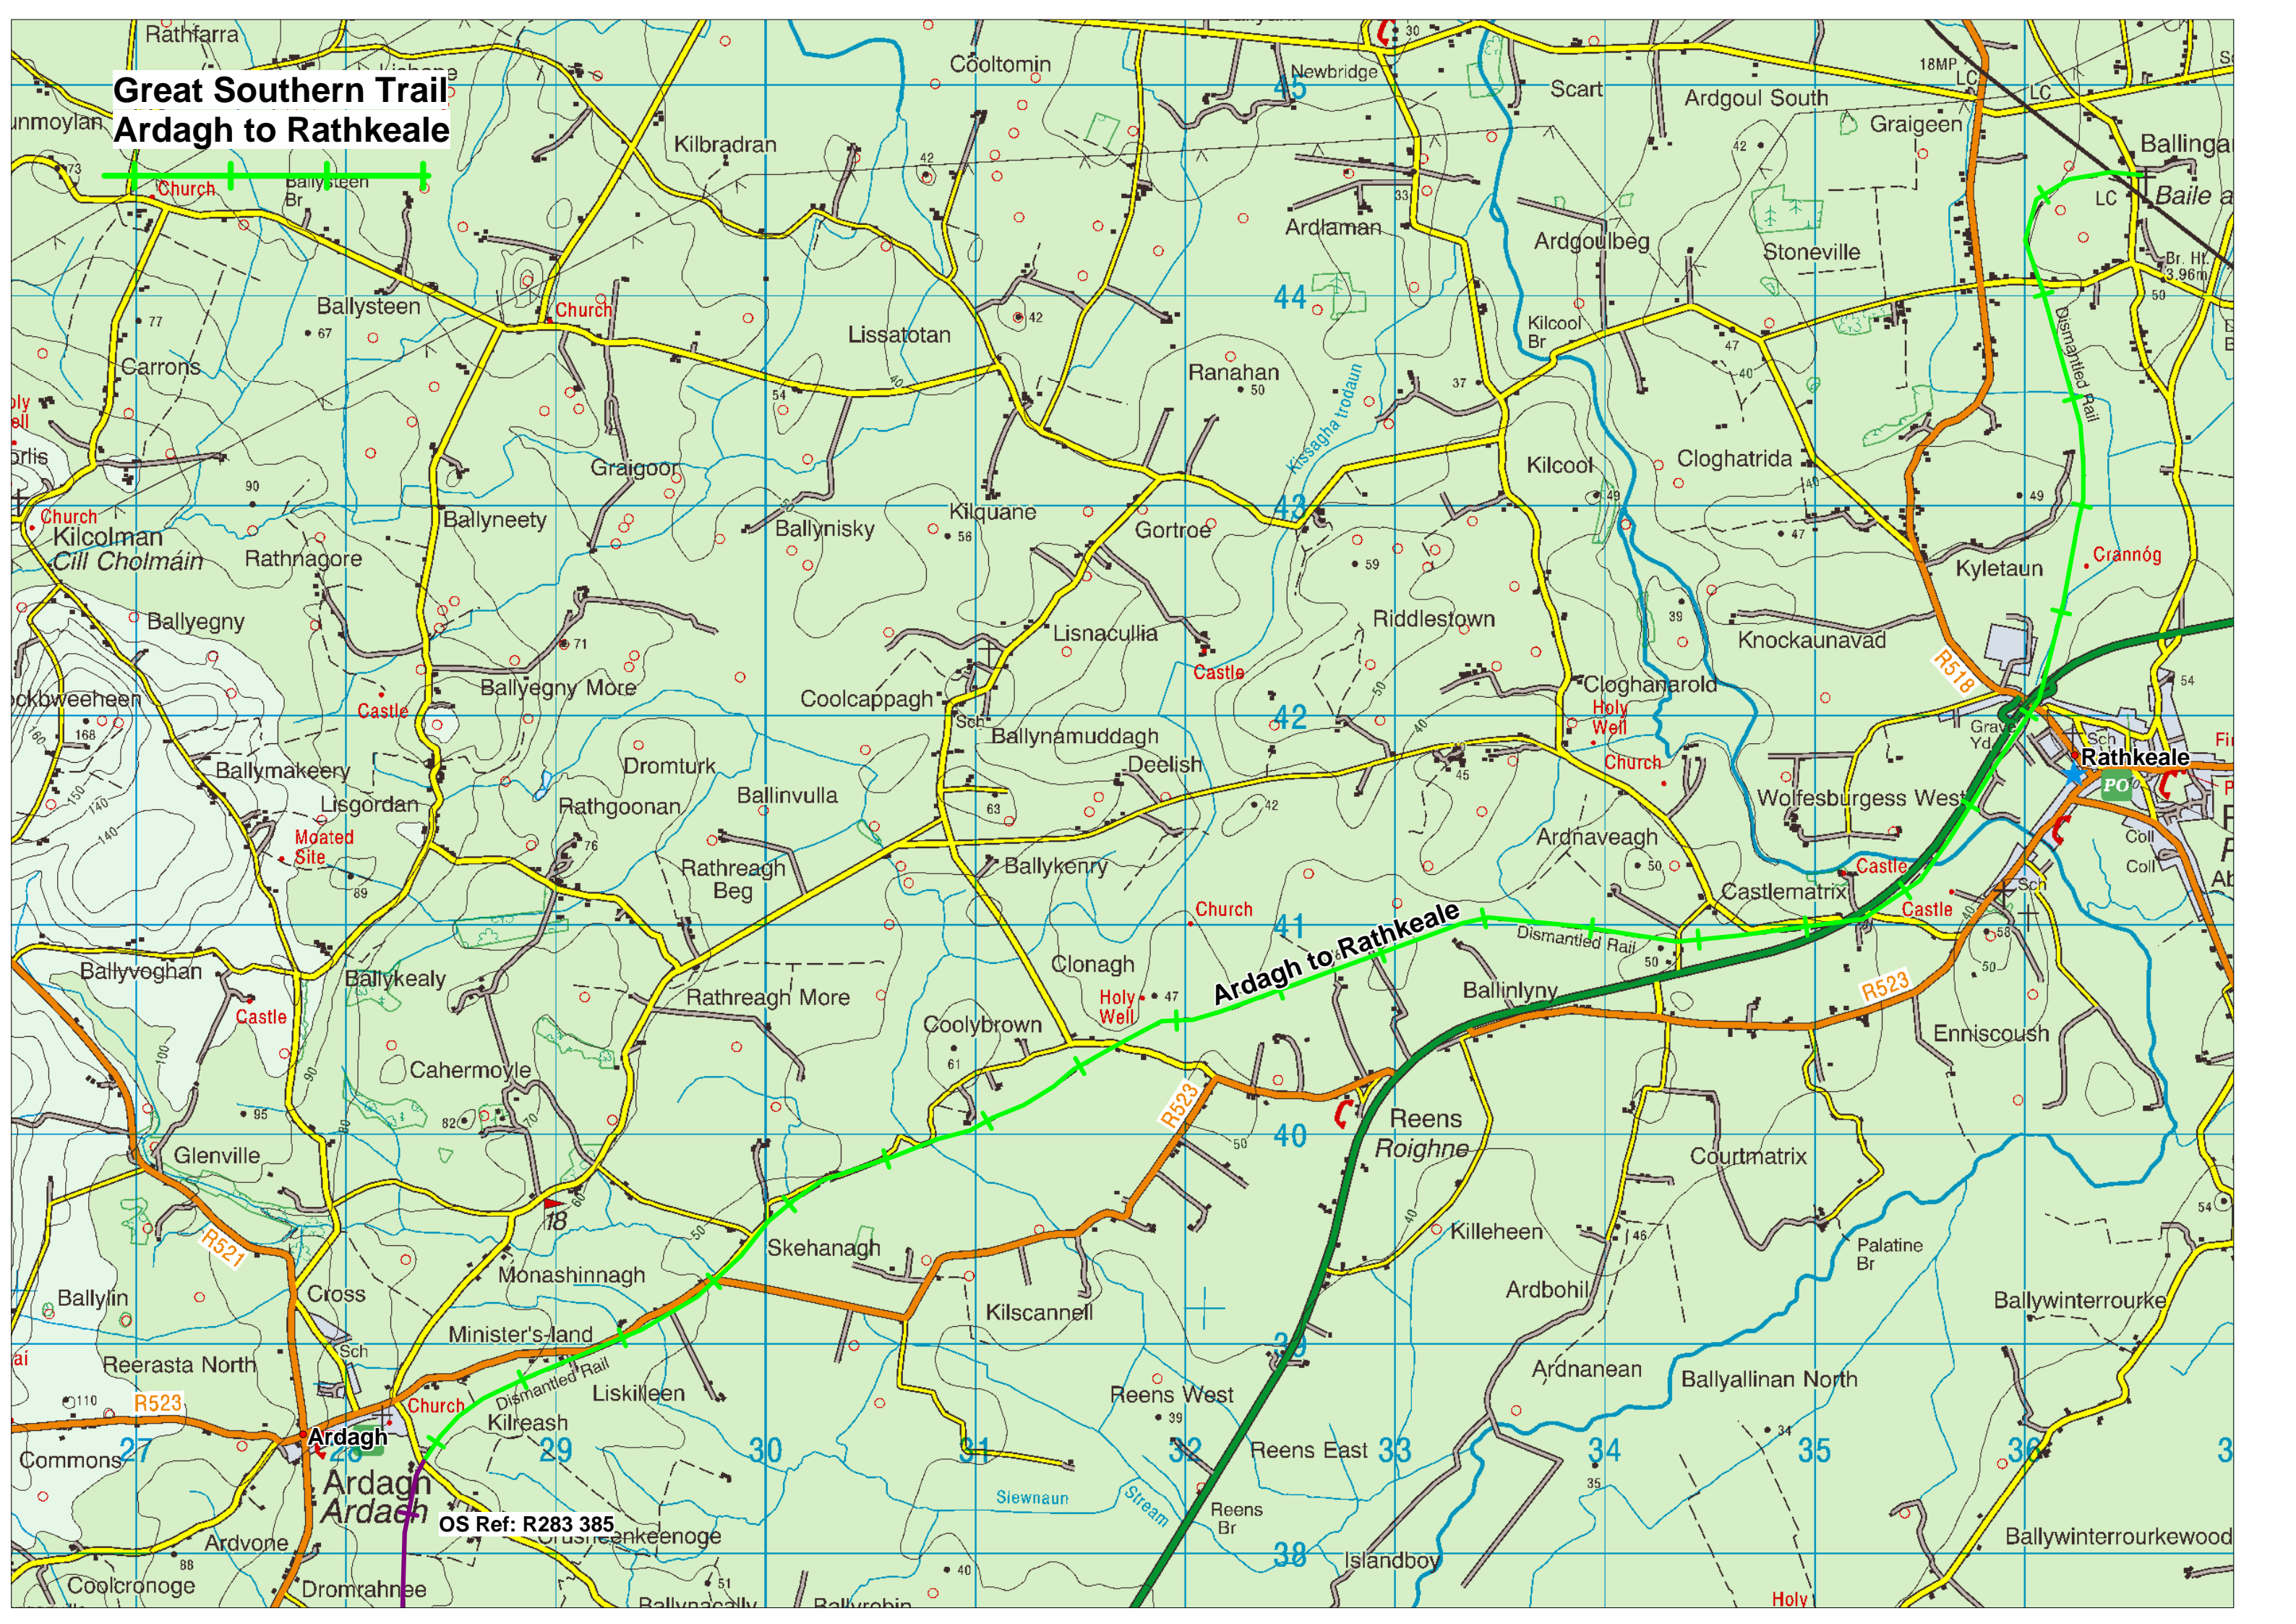

Great Southern Trail Ardagh to Rathkeale

OS Ref: R283 385